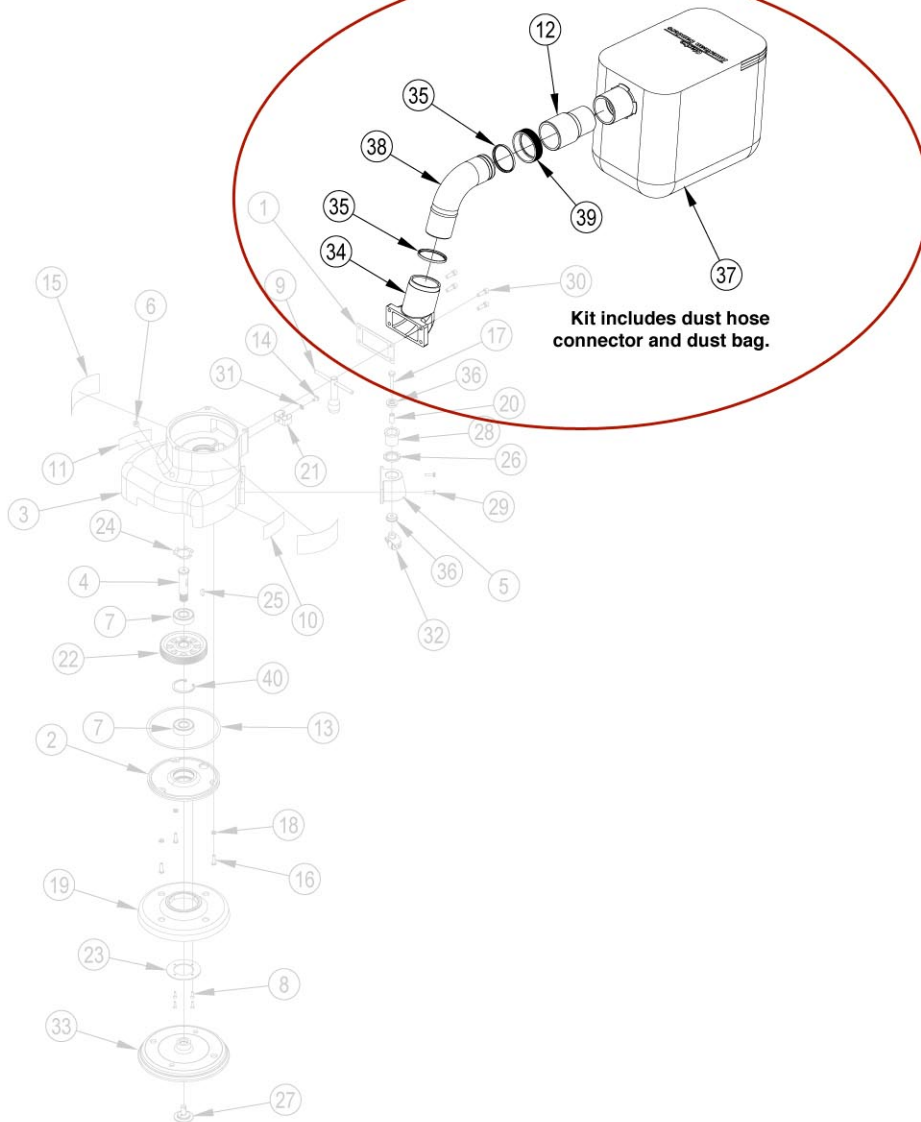

LOWER ASSY

LOWER ASSY

Item	Ref. No.	Qty	Description
1#	293406	1	Gasket-Discharge Pipe
2#	302306	1	Cover Gr Hsg Assy
3#	304204	1	Gear Housing
4#	307702	1	Shaft Drive Gear
5#	310803	2	Bracket-Caster Support
6#	316804	1	Plug Pipe 77e17
7#	902550	2	Bearing Ball-6203
8#	962974	4	Screw 6-32x1/2 Fh Ph
9#	987300	1	Wrench-Paper Clamp Screw
10#	56380216	1	Decal Power Tool Cautionary Ma
11#	56380639	1	Decal-Prop 65 (07013A & 07125A only)
12#	30563A	1	2" X 1.50" Hose Adaptor
13#	34232A	1	Gasket-Gear Case Cover
14#	962987	1	Scr 10-24 X 3/8 Pn *St Typ23
15#	70824A	2	Labelhdr 1.75 X 4 (07013A only)
16#	84808A	3	Screw 10-24 X 3/4 Rd Sz Ph
17#	85702A	2	Scr 1/4 -20x1&3/4 Hx St Cap
18#	87609A	3	Washerseal 10neoprene/Steel
19#	293616	1	Guard, Disc
20#	298215	2	Collar, Spacing
21#	302101	1	Clip, Steel 3/8" To 5/8"
22#	303502	1	Gear Drive Lh
23#	317204	1	Disc Guard Retainer
24#	318303	1	Spring, Bearing Load
25#	915028	1	Key, 1/8 X 5/8 Woodruff
26#	920670	2	Nut, Caster Adj. Lock
27#	960125	1	Clamp, Abrasive S-7R
28#	960130	2	Screw, Swivel Caster
29#	962109	4	Screw, 10-24 X 5/8 Phcr Ss
30#	962289	4	Screw, 1/4-20 X 3/4
31#	980603	2	Washer, #10 Lock External Tooth
32#	10212A	2	Wheel & Yoke Asm
33#	21066A	1	Disc, Sanding
34#	21077A	1	Exhaust Adaptor
35#	30613A	2	Seal, Pipe
36#	50740A	4	Bearing Ball 1/4 X 3/4 Shield
37#	53544B	1	Bag, Edger
38#	61564A	1	Tube, Exhaust
39#	80276A	1	Nut-Slip Joint 2 X 2
40#	L067304	1	Ring Retaining Internal -156
[]#	31407A	1	Super 7R Edger Case
ACCESSORIES			
*#	30666A	2	Wheel & Yoke Urethane Edgers
*#	10827A	1	Exhaust Conversion Kit S-7R
*#	38728A	1	Disc Conv Hook 6-7/8 10ea/BX

[] = Not Shown
 * = Optional, Not Included
 # = Revised or new since last update